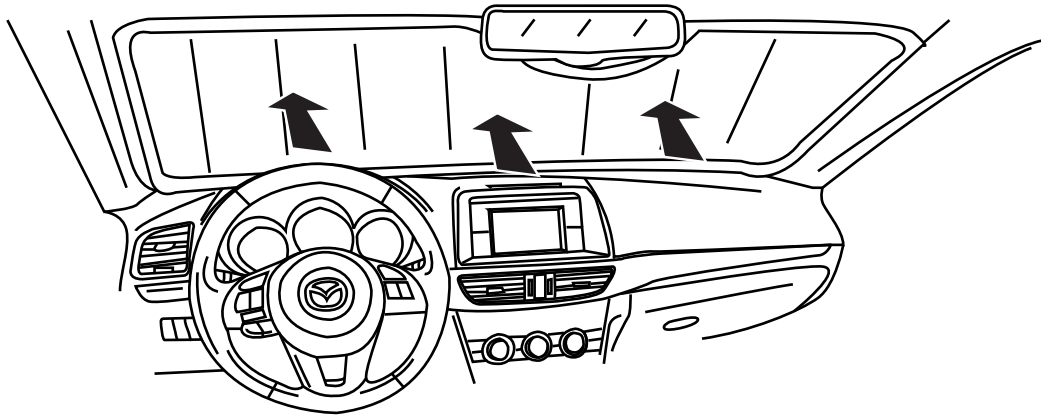

Genuine Accessories

INSTALLATION INSTRUCTIONS

Part Number
0000-8M-L40

Windshield Sunscreen

Applicable Models
Mazda 3 2014>

- 1** Remove Sunscreen from Storage Bag, then unfold Sunscreen completely.

Storage Bag (Qty. 1)

Sunscreen (Qty. 1)

- 2** Place Sunscreen on the inside of the windshield with the logo facing outward.

- 3** Lower both visors to keep Sunscreen in place.